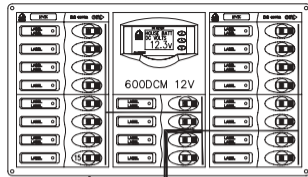

P/N - CC-802

P/N - 903D

NOTE: THIS DIAGRAM IS NOT INTENDED TO BE A FULL SYSTEMS WIRING DIAGRAM. IT'S SOLE PURPOSE IS TO SHOW CC-802 CONNECTIONS.